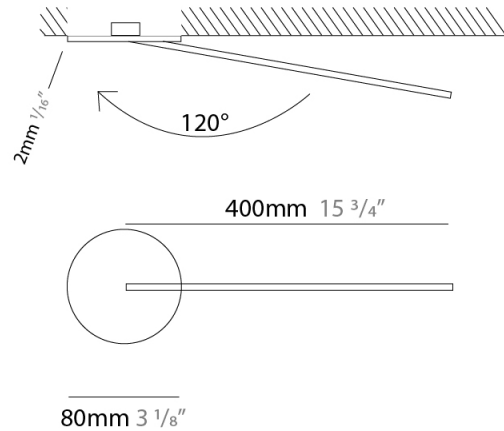

SPILLO 1 ROD ROUND BASE RECESSED

D46022- _____ - _____
base number   Color   Finish
                                 Temperature   Options

1. To build a product code in our configurator select the specify button on the base model # product page
2. To build a manual product code on this datasheet choose from the options listed below in blue font and add the suffix to the base model #

GENERAL

Series: Spillo
Subseries: Spillo 1 Rod Round Base
Brand: Icone
Division: Design
Mounting Type: Recessed
Mounting Location: Wall
Subcategory: Ambient

PHYSICAL

Shape: Rectangle
Width (mm): 50
Width (in): 1 ¹⁵/₁₆
Height (mm): 400
Height (in): 15 ³/₄
Light Distribution: Adjustable
Fixture Finish: WHI / BLK / CHR / BGD
Fixture Material: Brass

ELECTRICAL

Lamp Type: LED
Total Output Wattage (W): 4.8
Dimming: 0-10V Dimming
Driver Included: No
Driver Location: Remote
Driver Type: Constant Voltage - 120Vac
Driver Class: Class 2
Input Voltage (V): 120
Output Voltage (V): 12
Upon Request: (Not included, see components) 0-10Vdc dimming / 277Vac

LED

Color Temperature (°K): 2700 / 3000
Nominal Lumen (lm): 440
CRI: >90 CRI
Lamp Life (hrs): 50000

OPTICAL

Adjustability: Tilt 120°

RATINGS AND CERTIFICATIONS

Certified By: Certified for North American Standards
IP rating: IP20