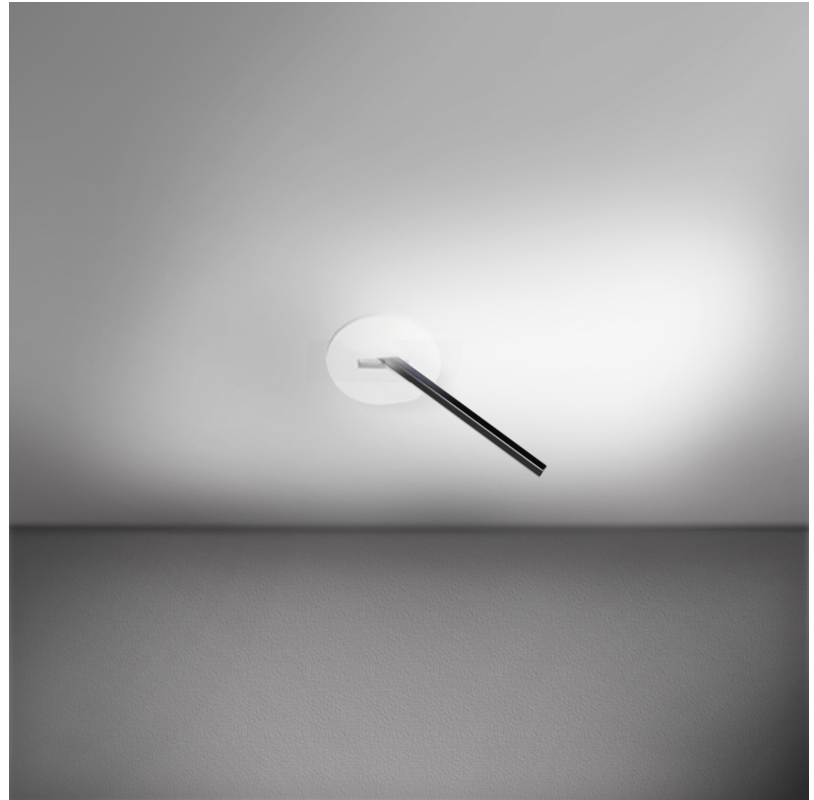

PROJECT	_____
TYPE	_____
SPECIFIER	_____
QUANTITY	_____
DATE	_____

SPILLO 1 ROD RECESSED

D46020- _____ - _____
base number   Color   Finish
                          Temperature   Options

1. To build a product code in our configurator select the specify button on the base model # product page
2. To build a manual product code on this datasheet choose from the options listed below in blue font and add the suffix to the base model #

GENERAL

Series: Spillo
Subseries: Spillo 1 Rod
Brand: Icone
Division: Design
Mounting Type: Recessed
Mounting Location: Wall
Subcategory: Ambient

PHYSICAL

Shape: Rectangle
Width (mm): 50
Width (in): 1 ¹⁵/₁₆
Height (mm): 200
Height (in): 7 ⁷/₈
Light Distribution: Adjustable
Fixture Finish: WHI / BLK / CHR / BGD
Fixture Material: Brass

ELECTRICAL

Lamp Type: LED
Total Output Wattage (W): 2.64
Dimming: 0-10V Dimming
Driver Included: No
Driver Location: Remote
Driver Type: Constant Voltage - 120 / 277Vac
Driver Class: Class 2
Input Voltage (V): 120 - 277
Output Voltage (V): 12
Upon Request: (Not included, see components) 0-10Vdc dimming / 277Vac

LED

Color Temperature (°K): 2700 / 3000
Nominal Lumen (lm): 220
CRI: >90 CRI
Lamp Life (hrs): 50000

OPTICAL

Adjustability: Tilt 120°

RATINGS AND CERTIFICATIONS

Certified By: Certified for North American Standards
IP rating: IP20