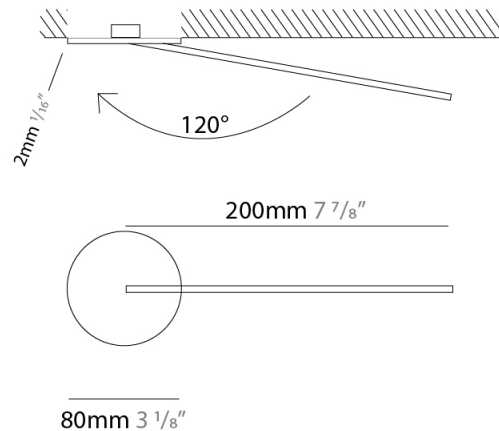

PROJECT	_____
TYPE	_____
SPECIFIER	_____
QUANTITY	_____
DATE	_____

SPILLO 1 ROD RECESSED

D46020- _____ - _____
base number   Color   Finish
                          Temperature   Options

1. To build a product code in our configurator select the specify button on the base model # product page
2. To build a manual product code on this datasheet choose from the options listed below in blue font and add the suffix to the base model #

GENERAL

Series: Spillo
Subseries: Spillo 1 Rod
Brand: Icone
Division: Design
Mounting Type: Recessed
Mounting Location: Wall
Subcategory: Ambient

PHYSICAL

Shape: Rectangle
Width (mm): 50
Width (in): 1 ¹⁵/₁₆
Height (mm): 200
Height (in): 7 ⁷/₈
Light Distribution: Adjustable
Fixture Finish: WHI / BLK / CHR / BGD
Fixture Material: Brass

ELECTRICAL

Lamp Type: LED
Total Output Wattage (W): 2.64
Dimming: 0-10V Dimming
Driver Included: No
Driver Location: Remote
Driver Type: Constant Voltage - 120 / 277Vac
Driver Class: Class 2
Input Voltage (V): 120 - 277
Output Voltage (V): 12
Upon Request: (Not included, see components) 0-10Vdc dimming / 277Vac

LED

Color Temperature (°K): 2700 / 3000
Nominal Lumen (lm): 220
CRI: >90 CRI
Lamp Life (hrs): 50000

OPTICAL

Adjustability: Tilt 120°

RATINGS AND CERTIFICATIONS

Certified By: Certified for North American Standards
IP rating: IP20