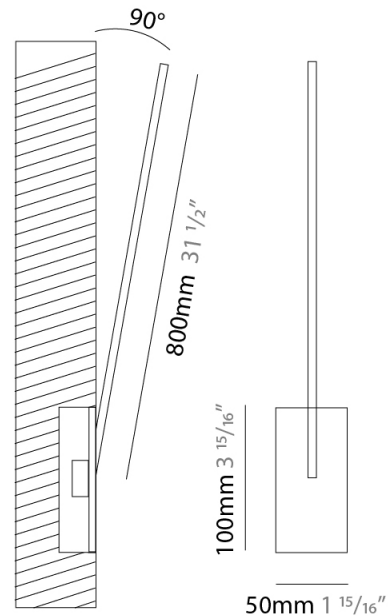

PROJECT	_____
TYPE	_____
SPECIFIER	_____
QUANTITY	_____
DATE	_____

SPILLO 1 ROD RECESSED

D46018- _____ - _____
base number   Color   Finish
                          Temperature   Options

1. To build a product code in our configurator select the specify button on the base model # product page
2. To build a manual product code on this datasheet choose from the options listed below in blue font and add the suffix to the base model #

GENERAL

Series: Spillo
Subseries: Spillo 1 Rod
Brand: Icone
Division: Design
Mounting Type: Recessed
Mounting Location: Wall
Subcategory: Ambient

PHYSICAL

Shape: Rectangle
Width (mm): 50
Width (in): 1 ¹⁵/₁₆
Height (mm): 800
Height (in): 31 ¹/₂
Light Distribution: Adjustable
Fixture Finish: WHI / BLK / CHR / BGD
Fixture Material: Brass

ELECTRICAL

Lamp Type: LED
Total Output Wattage (W): 10.56
Dimming: 0-10V Dimming
Driver Included: No
Driver Location: Remote
Driver Type: Constant Voltage - 120Vac
Driver Class: Class 2
Input Voltage (V): 120
Output Voltage (V): 12
Upon Request: (Not included, see components) 0-10Vdc dimming / 277Vac

LED

Color Temperature (°K): 2700 / 3000
Nominal Lumen (lm): 880
CRI: >90 CRI
Lamp Life (hrs): 50000

OPTICAL

Adjustability: Tilt 120°

RATINGS AND CERTIFICATIONS

Certified By: Certified for North American Standards
IP rating: IP20