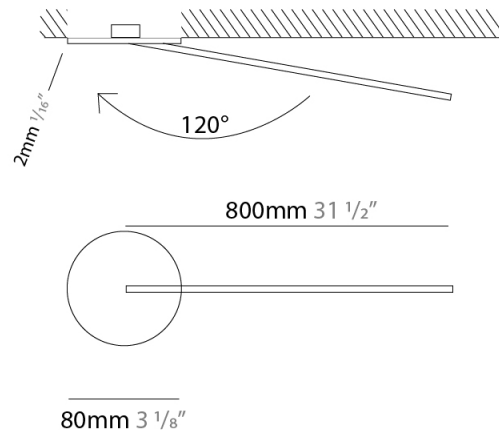

PROJECT
TYPE
SPECIFIER
QUANTITY
DATE

SPILLO 1 ROD RECESSED

D46025- -
base number   Color   Finish
                         Temperature   Options

1. To build a product code in our configurator select the specify button on the base model # product page
2. To build a manual product code on this datasheet choose from the options listed below in blue font and add the suffix to the base model #

GENERAL

Series: Spillo
Subseries: Spillo 1 Rod
Brand: Icone
Division: Design
Mounting Type: Recessed
Mounting Location: Wall
Subcategory: Ambient

PHYSICAL

Shape: Rectangle
Width (mm): 50
Width (in): 1 ¹⁵/₁₆
Height (mm): 800
Height (in): 31 1/2
Light Distribution: Adjustable
Fixture Finish: WHI / BLK / CHR / BGD
Fixture Material: Brass

ELECTRICAL

Lamp Type: LED
Total Output Wattage (W): 10.56
Dimming: 0-10V Dimming
Driver Included: No
Driver Location: Remote
Driver Type: Constant Voltage - 120Vac
Driver Class: Class 2
Input Voltage (V): 120
Output Voltage (V): 12
Upon Request: (Not included, see components) 0-10Vdc dimming / 277Vac

LED

Color Temperature (°K): 2700 / 3000
Nominal Lumen (lm): 880
CRI: >90 CRI
Lamp Life (hrs): 50000

OPTICAL

Adjustability: Tilt 120°

RATINGS AND CERTIFICATIONS

Certified By: Certified for North American Standards
IP rating: IP20