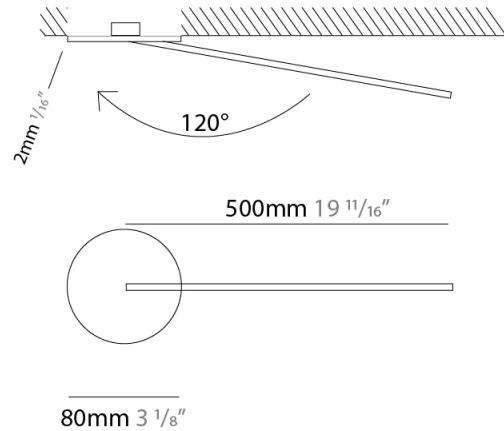

PROJECT
TYPE
SPECIFIER
QUANTITY
DATE

SPILLO 1 ROD RECESSED

D46023- -
base number   Color   Finish
                         Temperature   Options

1. To build a product code in our configurator select the specify button on the base model # product page
2. To build a manual product code on this datasheet choose from the options listed below in blue font and add the suffix to the base model #

GENERAL

Series: Spillo
Subseries: Spillo 1 Rod
Brand: Icone
Division: Design
Mounting Type: Recessed
Mounting Location: Wall
Subcategory: Ambient

PHYSICAL

Shape: Rectangle
Width (mm): 50
Width (in): 1 ¹⁵/₁₆
Height (mm): 500
Height (in): 19 ¹¹/₁₆
Light Distribution: Adjustable
Fixture Finish: WHI / BLK / CHR / BGD
Fixture Material: Brass

ELECTRICAL

Lamp Type: LED
Total Output Wattage (W): 6.6
Dimming: 0-10V Dimming
Driver Included: No
Driver Location: Remote
Driver Type: Constant Voltage - 120Vac
Driver Class: Class 2
Input Voltage (V): 120
Output Voltage (V): 12
Upon Request: (Not included, see components) 0-10Vdc dimming / 277Vac

LED

Color Temperature (°K): 2700 / 3000
Nominal Lumen (lm): 550
CRI: >90 CRI
Lamp Life (hrs): 50000

OPTICAL

Adjustability: Tilt 120°

RATINGS AND CERTIFICATIONS

Certified By: Certified for North American Standards
IP rating: IP20