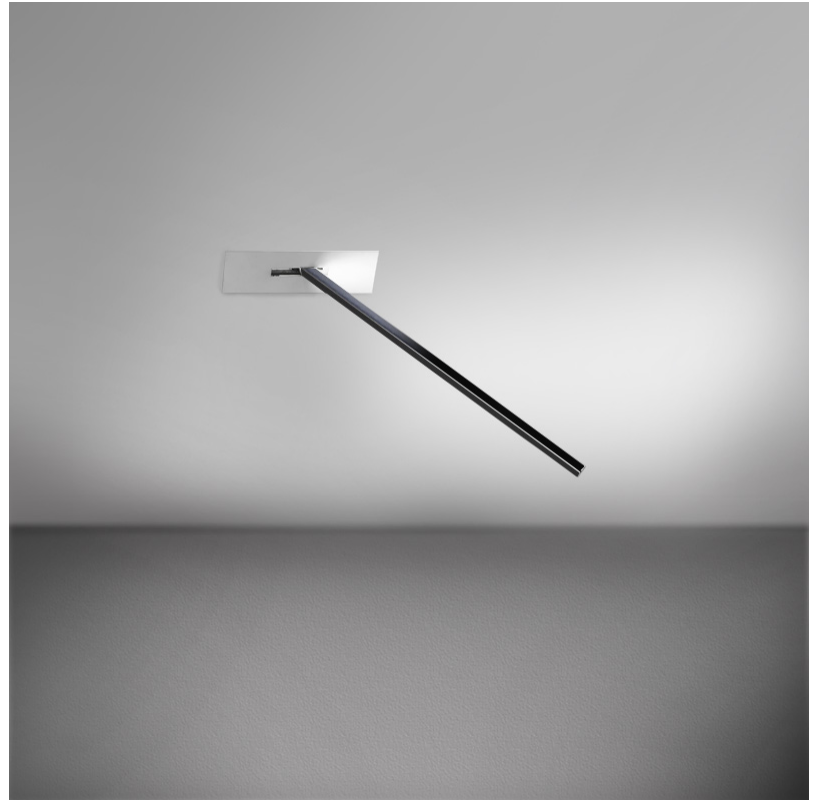

PROJECT
TYPE
SPECIFIER
QUANTITY
DATE

SPILLO 1 ROD RECESSED

D46014- -
base number   Color   Finish
                         Temperature   Options

1. To build a product code in our configurator select the specify button on the base model # product page
2. To build a manual product code on this datasheet choose from the options listed below in blue font and add the suffix to the base model #

GENERAL

Series: Spillo
Subseries: Spillo 1 Rod
Brand: Icone
Division: Design
Mounting Type: Recessed
Mounting Location: Wall
Subcategory: Ambient

PHYSICAL

Shape: Rectangle
Width (mm): 50
Width (in): 1 ¹⁵/₁₆
Height (mm): 400
Height (in): 15 ³/₄
Light Distribution: Adjustable
Fixture Finish: WHI / BLK / CHR / BGD
Fixture Material: Brass

ELECTRICAL

Lamp Type: LED
Total Output Wattage (W): 4.8
Dimming: 0-10V Dimming
Driver Included: No
Driver Location: Remote
Driver Type: Constant Voltage - 120Vac
Driver Class: Class 2
Input Voltage (V): 120
Output Voltage (V): 12
Upon Request: (Not included, see components) 0-10Vdc dimming / 277Vac

LED

Color Temperature (°K): 2700 / 3000
Nominal Lumen (lm): 440
CRI: >90 CRI
Lamp Life (hrs): 50000

OPTICAL

Adjustability: Tilt 120°

RATINGS AND CERTIFICATIONS

Certified By: Certified for North American Standards
IP rating: IP20