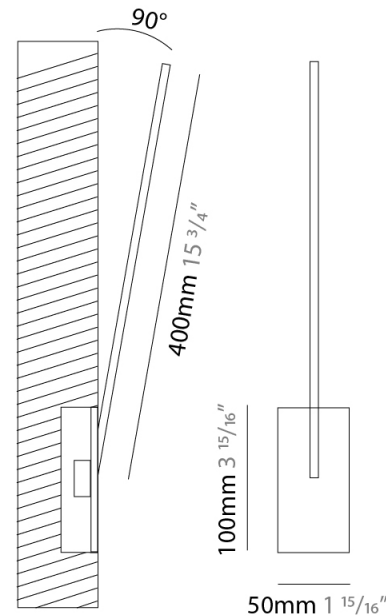

PROJECT
TYPE
SPECIFIER
QUANTITY
DATE

SPILLO 1 ROD RECESSED

D46014- -
base number   Color   Finish
                         Temperature   Options

1. To build a product code in our configurator select the specify button on the base model # product page
2. To build a manual product code on this datasheet choose from the options listed below in blue font and add the suffix to the base model #

GENERAL

Series: Spillo
Subseries: Spillo 1 Rod
Brand: Icone
Division: Design
Mounting Type: Recessed
Mounting Location: Wall
Subcategory: Ambient

PHYSICAL

Shape: Rectangle
Width (mm): 50
Width (in): 1 ¹⁵/₁₆
Height (mm): 400
Height (in): 15 ³/₄
Light Distribution: Adjustable
Fixture Finish: WHI / BLK / CHR / BGD
Fixture Material: Brass

ELECTRICAL

Lamp Type: LED
Total Output Wattage (W): 4.8
Dimming: 0-10V Dimming
Driver Included: No
Driver Location: Remote
Driver Type: Constant Voltage - 120Vac
Driver Class: Class 2
Input Voltage (V): 120
Output Voltage (V): 12
Upon Request: (Not included, see components) 0-10Vdc dimming / 277Vac

LED

Color Temperature (°K): 2700 / 3000
Nominal Lumen (lm): 440
CRI: >90 CRI
Lamp Life (hrs): 50000

OPTICAL

Adjustability: Tilt 120°

RATINGS AND CERTIFICATIONS

Certified By: Certified for North American Standards
IP rating: IP20